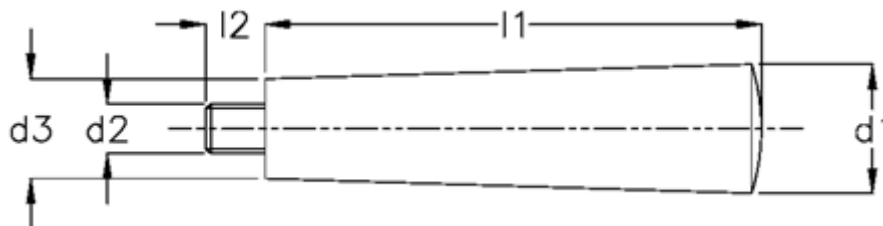

Article number: 20124020

Description: E+G Fixed handle GN 203-21-M6

## Measures

---

d1 = 21

d2 = M6

d3 = 15

l1 = 72

l2 = 10